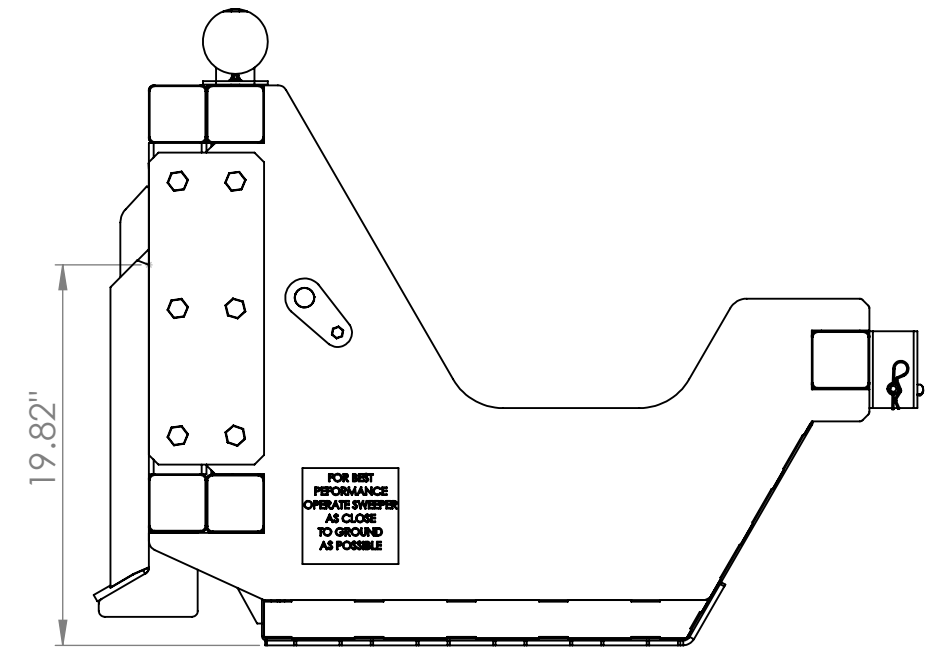

Sokoke Mounting Bracket B Universal Skid Steer Quick Attach

UNLESS OTHERWISE SPECIFIED:
DIMENSIONS ARE IN INCHES
TOLERANCES:
FRACTIONAL: ±
ANGULAR: MACH ± BEND ±
TWO PLACE DECIMAL ±
THREE PLACE DECIMAL ±

MATERIAL
FINISH
DO NOT SCALE DRAWING

NAME	DATE	COMMENTS:
DRAWN		
CHECKED		
ENG APPR.		
MFG APPR.		

Bluestreakequipment MAGNETICS
APPLICATION DRIVEN DESIGN

TITLE:		
SIZE	DWG. NO.	REV
B Bracket B - Dimensions		
SCALE: 1:20	WEIGHT:	SHEET 1 OF 1