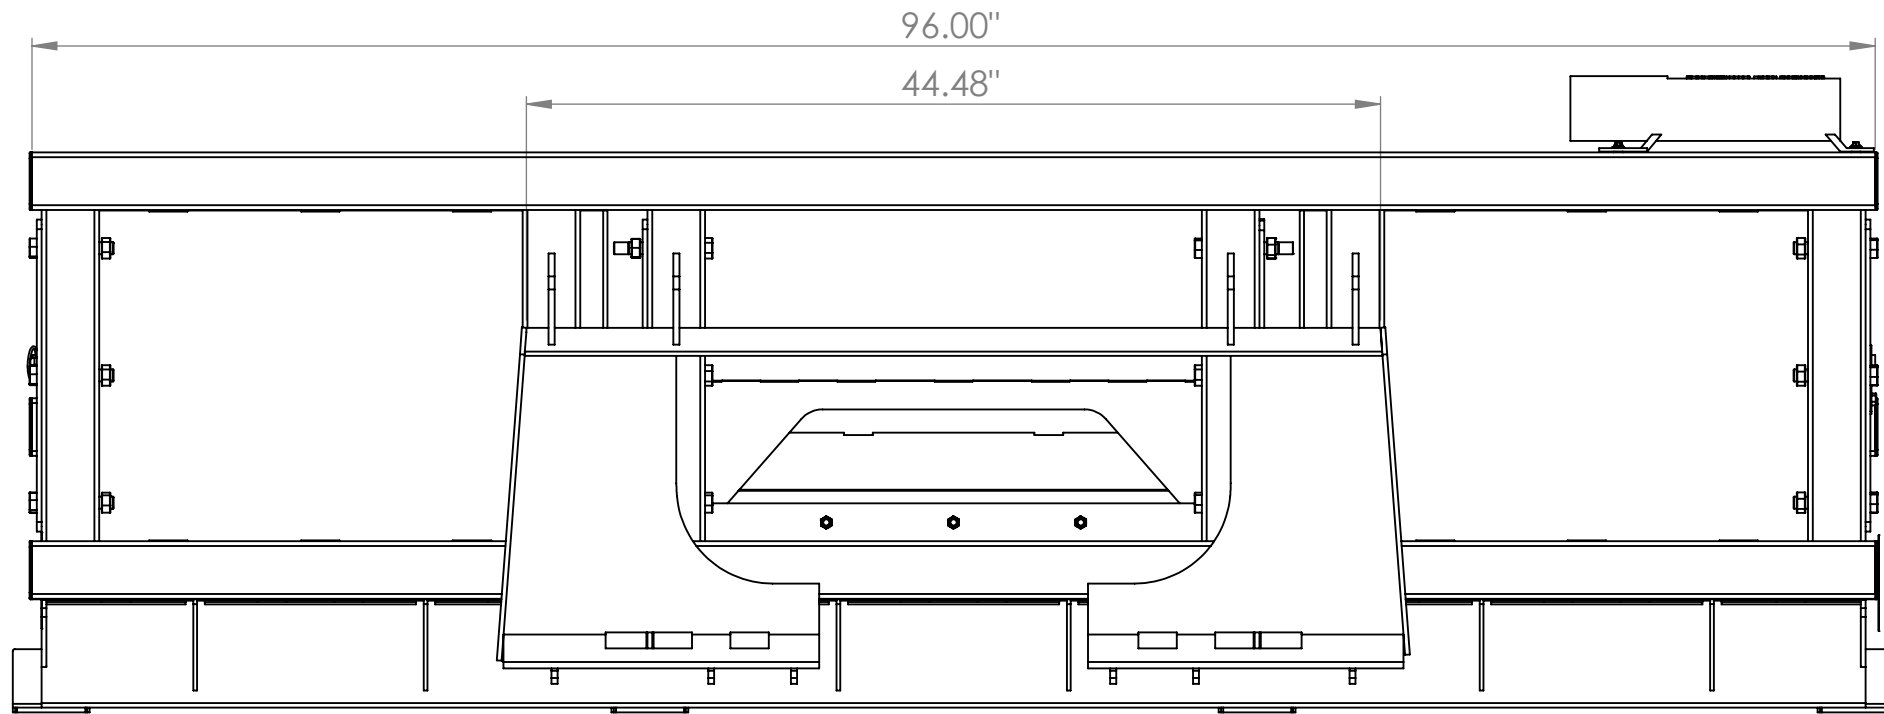

Sokoke Mounting Bracket B Universal Skid Steer Quick Attach

UNLESS OTHERWISE SPECIFIED:
DIMENSIONS ARE IN INCHES
TOLERANCES:
FRACTIONAL: ±
ANGULAR: MACH ± BEND ±
TWO PLACE DECIMAL ±
THREE PLACE DECIMAL ±

MATERIAL
FINISH
DO NOT SCALE DRAWING

NAME	DATE	COMMENTS:
DRAWN		
CHECKED		
ENG APPR.		
MFG APPR.		

Bluestreakequipment MAGNETICS
APPLICATION DRIVEN DESIGN

TITLE:		
SIZE	DWG. NO.	REV
B Bracket B - Dimensions		
SCALE: 1:20	WEIGHT:	SHEET 1 OF 1